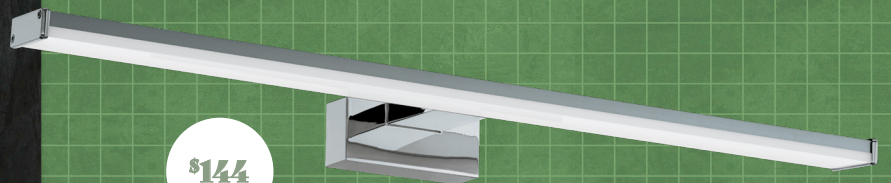

$144

11w 600mm LED Vanity Light
Available in Chrome, Matt Black or Matt White
Larger Sizes also available