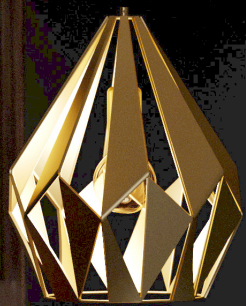

4lt Adjustable Bar Pendant
Black/Satin Brass
1lt Wall Light & 6lt Round Pendant also available

FROM
\$164

**1lt Clear Glass
Metal Flex Pendants**
Available in Black or Gold

\$179

\$59

3lt Metal & Frost Glass Pendant & Wall Light
Available in Antique Brass or Black with Frost Glass
5lt also available