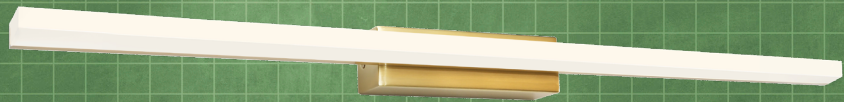

16w 660mm LED Frost Acrylic Vanity Light
Available in Brass, Black, White or Chrome
20w 820mm also available

$244