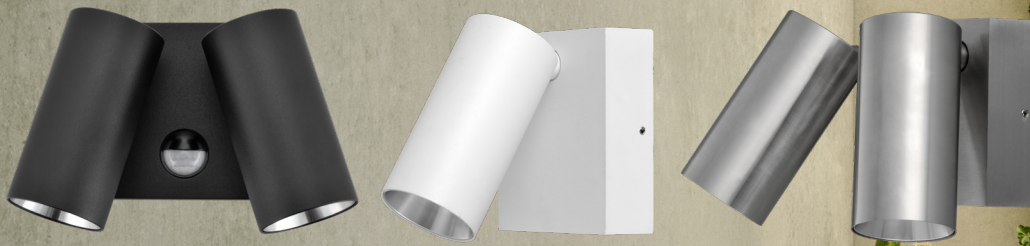

8w CCT LED IP65 Adjustable Exterior Spotlights
Available in Black, White or SS316
2lt with or without Sensor

FROM
$124

exterior